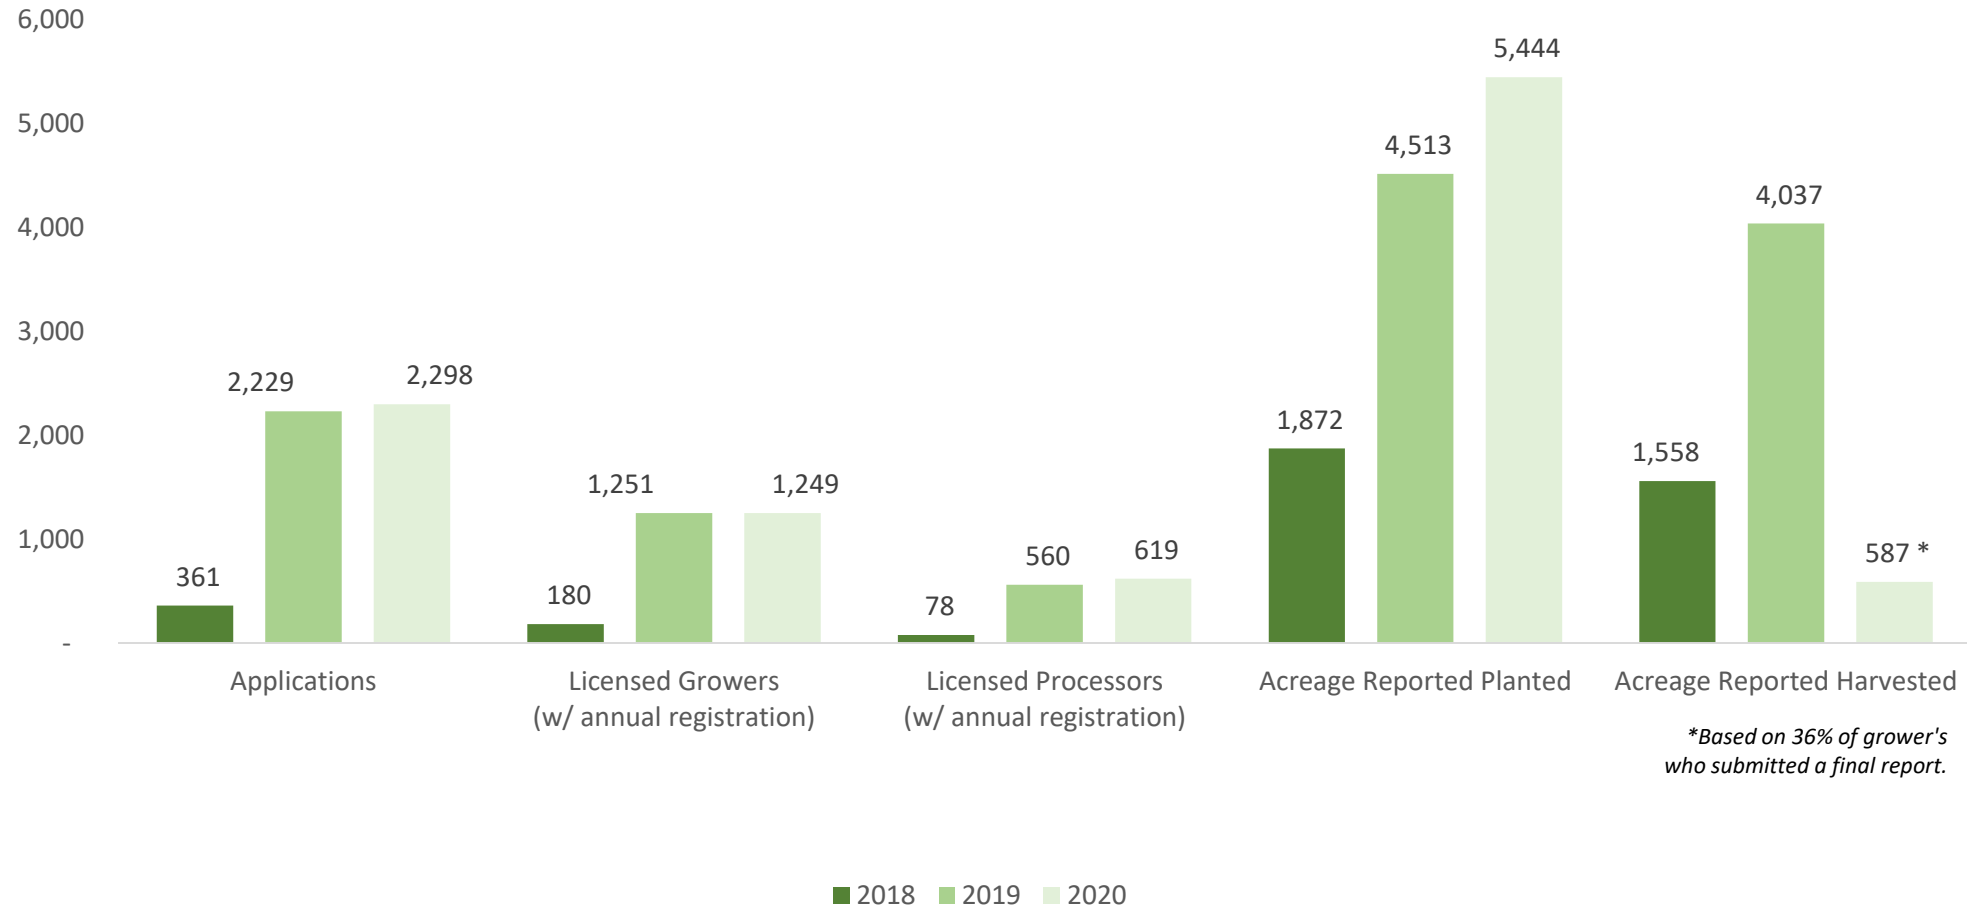

Hemp Data

Division of Agricultural Resource Management
Bureau of Plant Industry

2021 Applications Received (as of 12/13/21)

2018-2021 Applications Received

2018-2021 Applications Received

2018-2020 Hemp Program Summary

(as of 6/18/21)

2021 Growing Season

Hemp reported as planted, anticipated acres, and number of locations by county

These numbers are an estimate and are subject to change.

**Insufficient to maintain non-disclosure of licensee(s)*