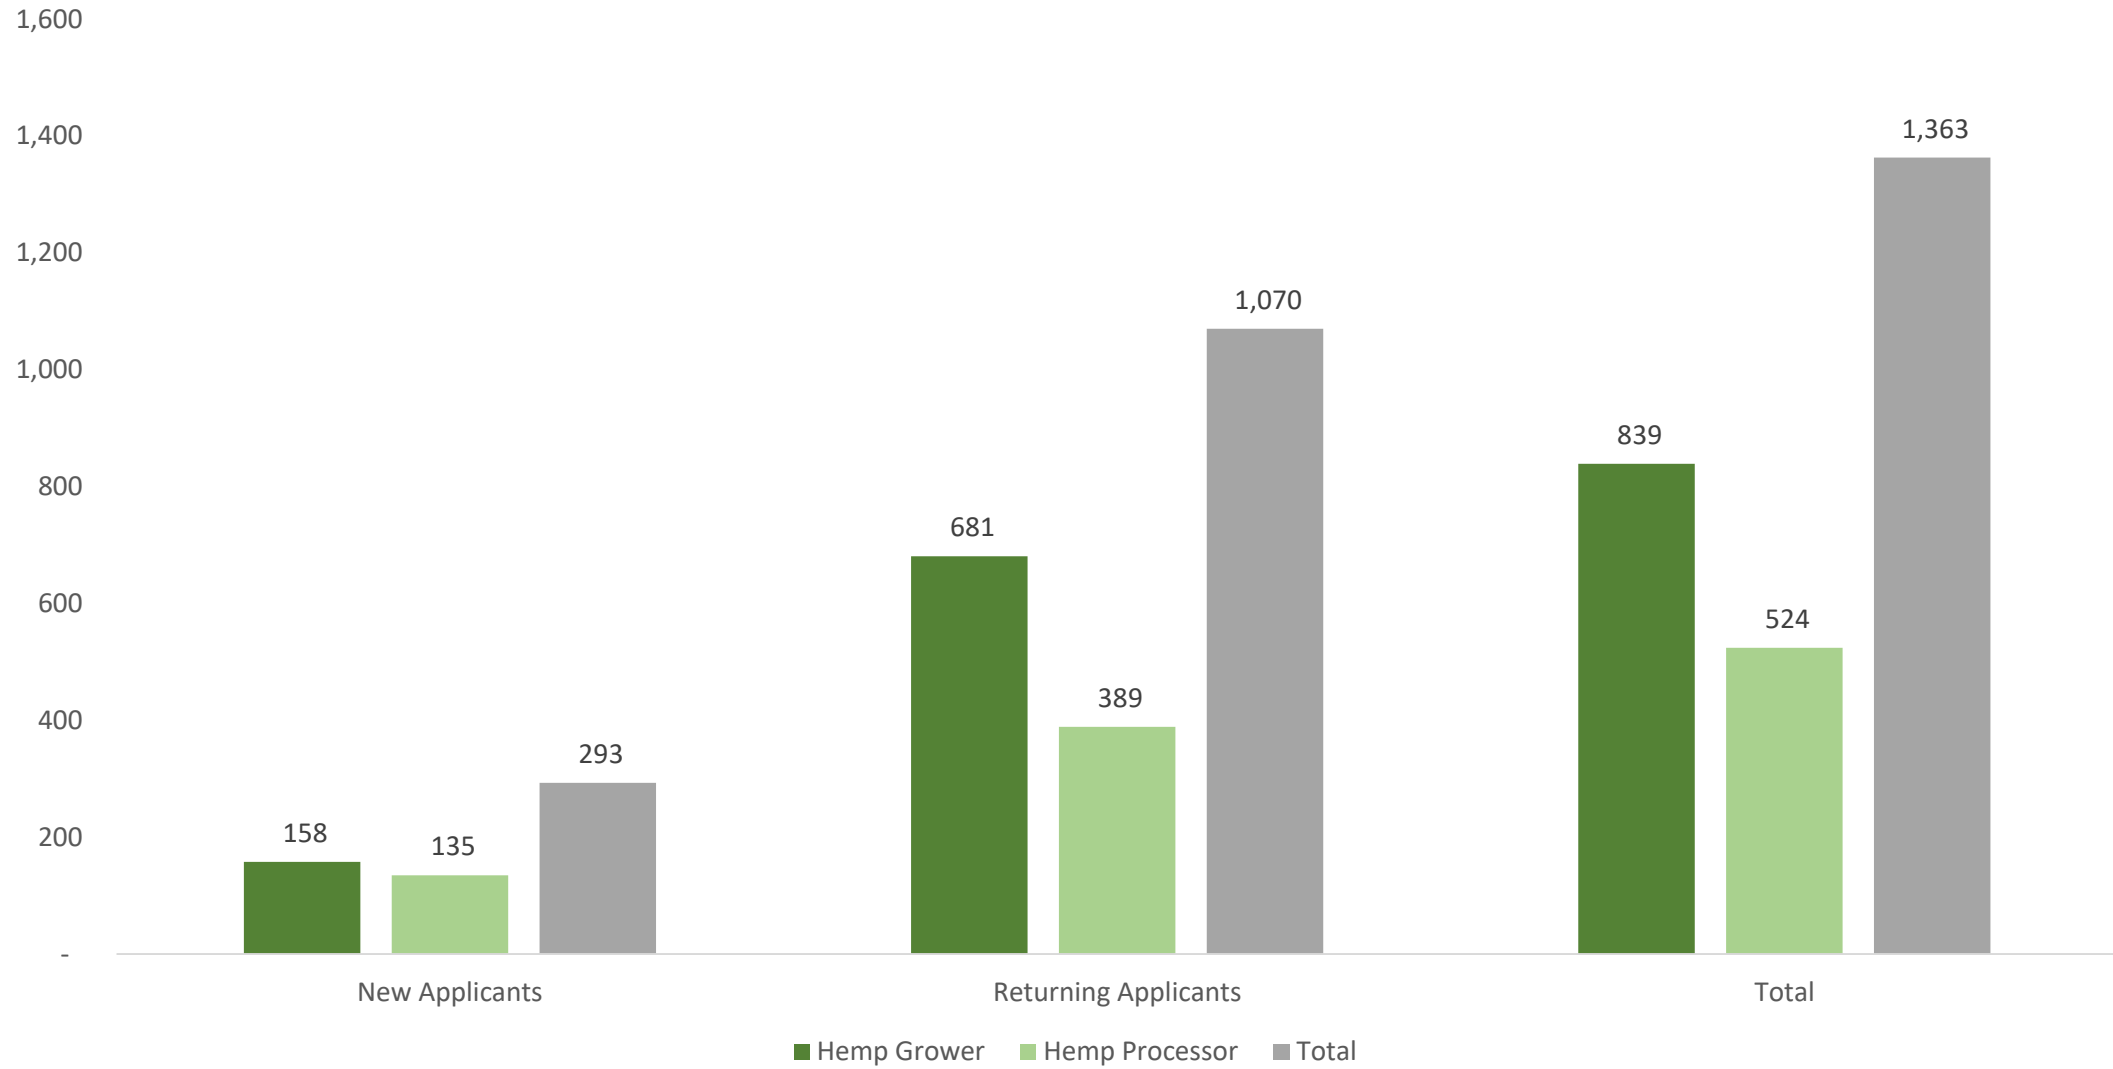

Hemp Data

Division of Agricultural Resource Management
Bureau of Plant Industry

2021 Applications Received (as of 12/13/21)

2018-2021 Applications Received

2018-2021 Applications Received

2018-2020 Hemp Program Summary

County	Planted		Growing Acres	Locations		County	Planted		Growing Acres	Locations	
	Lots	Acres		Growing	Processing		Lots	Acres		Growing	Processing
Total	1,124	1,989	5,333	1,306	595	Manitowoc	14	*	56	15	12
Adams	13	34	83	22	*	Marathon	66	201	263	59	28
Ashland	*	*	*	*	*	Marinette	11	*	*	*	*
Barron	*	13	63	13	*	Marquette	11	28	104	13	*
Bayfield	*	*	*	*	*	Menominee	*	*	*	*	*
Brown	15	23	741	43	23	Milwaukee	22	*	35	32	73
Buffalo	*	*	13	*	*	Monroe	16	97	65	19	*
Burnett	*	*	29	*	*	Oconto	*	66	66	16	*
Calumet	*	*	13	*	*	Oneida	*	*	*	*	*
Chippewa	*	130	15	*	*	Outagamie	17	13	95	24	17
Clark	11	19	32	20	*	Ozaukee	12	*	17	*	12
Columbia	32	61	113	20	*	Pepin	12	17	39	*	*
Crawford	*	*	44	13	*	Pierce	*	*	20	11	*
Dane	91	165	204	91	44	Polk	25	26	164	23	*
Dodge	35	36	36	38	19	Portage	*	32	13	13	*
Door	41	20	45	17	11	Price	*	*	*	*	*
Douglas	*	*	*	*	*	Racine	23	11	96	31	11
Dunn	*	*	37	12	*	Richland	*	*	36	15	*
Eau Claire	18	11	56	26	*	Rock	12	205	179	32	16
Florence	*	*	*	*	*	Rusk	*	*	27	*	*
Fond du Lac	55	37	117	25	12	Saint Croix	20	16	125	26	*
Forest	*	*	*	*	*	Sauk	22	62	47	27	*
Grant	19	*	139	27	*	Sawyer	*	13	*	*	*
Green	18	*	36	20	*	Shawano	24	30	52	21	*
Green Lake	*	*	*	*	*	Sheboygan	17	18	74	20	16
Iowa	*	*	74	14	*	Taylor	*	*	13	*	*
Iron	*	*	*	*	*	Trempealeau	*	*	43	*	*
Jackson	38	35	42	16	*	Vernon	35	27	35	32	*
Jefferson	28	26	107	41	*	Vilas	*	*	*	*	*
Juneau	17	175	253	21	*	Walworth	26	*	65	41	14
Kenosha	12	*	141	21	*	Washburn	24	14	43	*	*
Kewaunee	*	*	13	12	*	Washington	41	61	90	35	13
La Crosse	32	*	58	11	*	Waukesha	11	*	261	26	40
Lafayette	*	*	79	19	*	Waupaca	28	66	179	38	*
Langlade	*	*	17	*	*	Waushara	*	*	208	20	*
Lincoln	*	*	49	*	*	Winnebago	*	*	24	16	*
						Wood	24	49	99	33	*