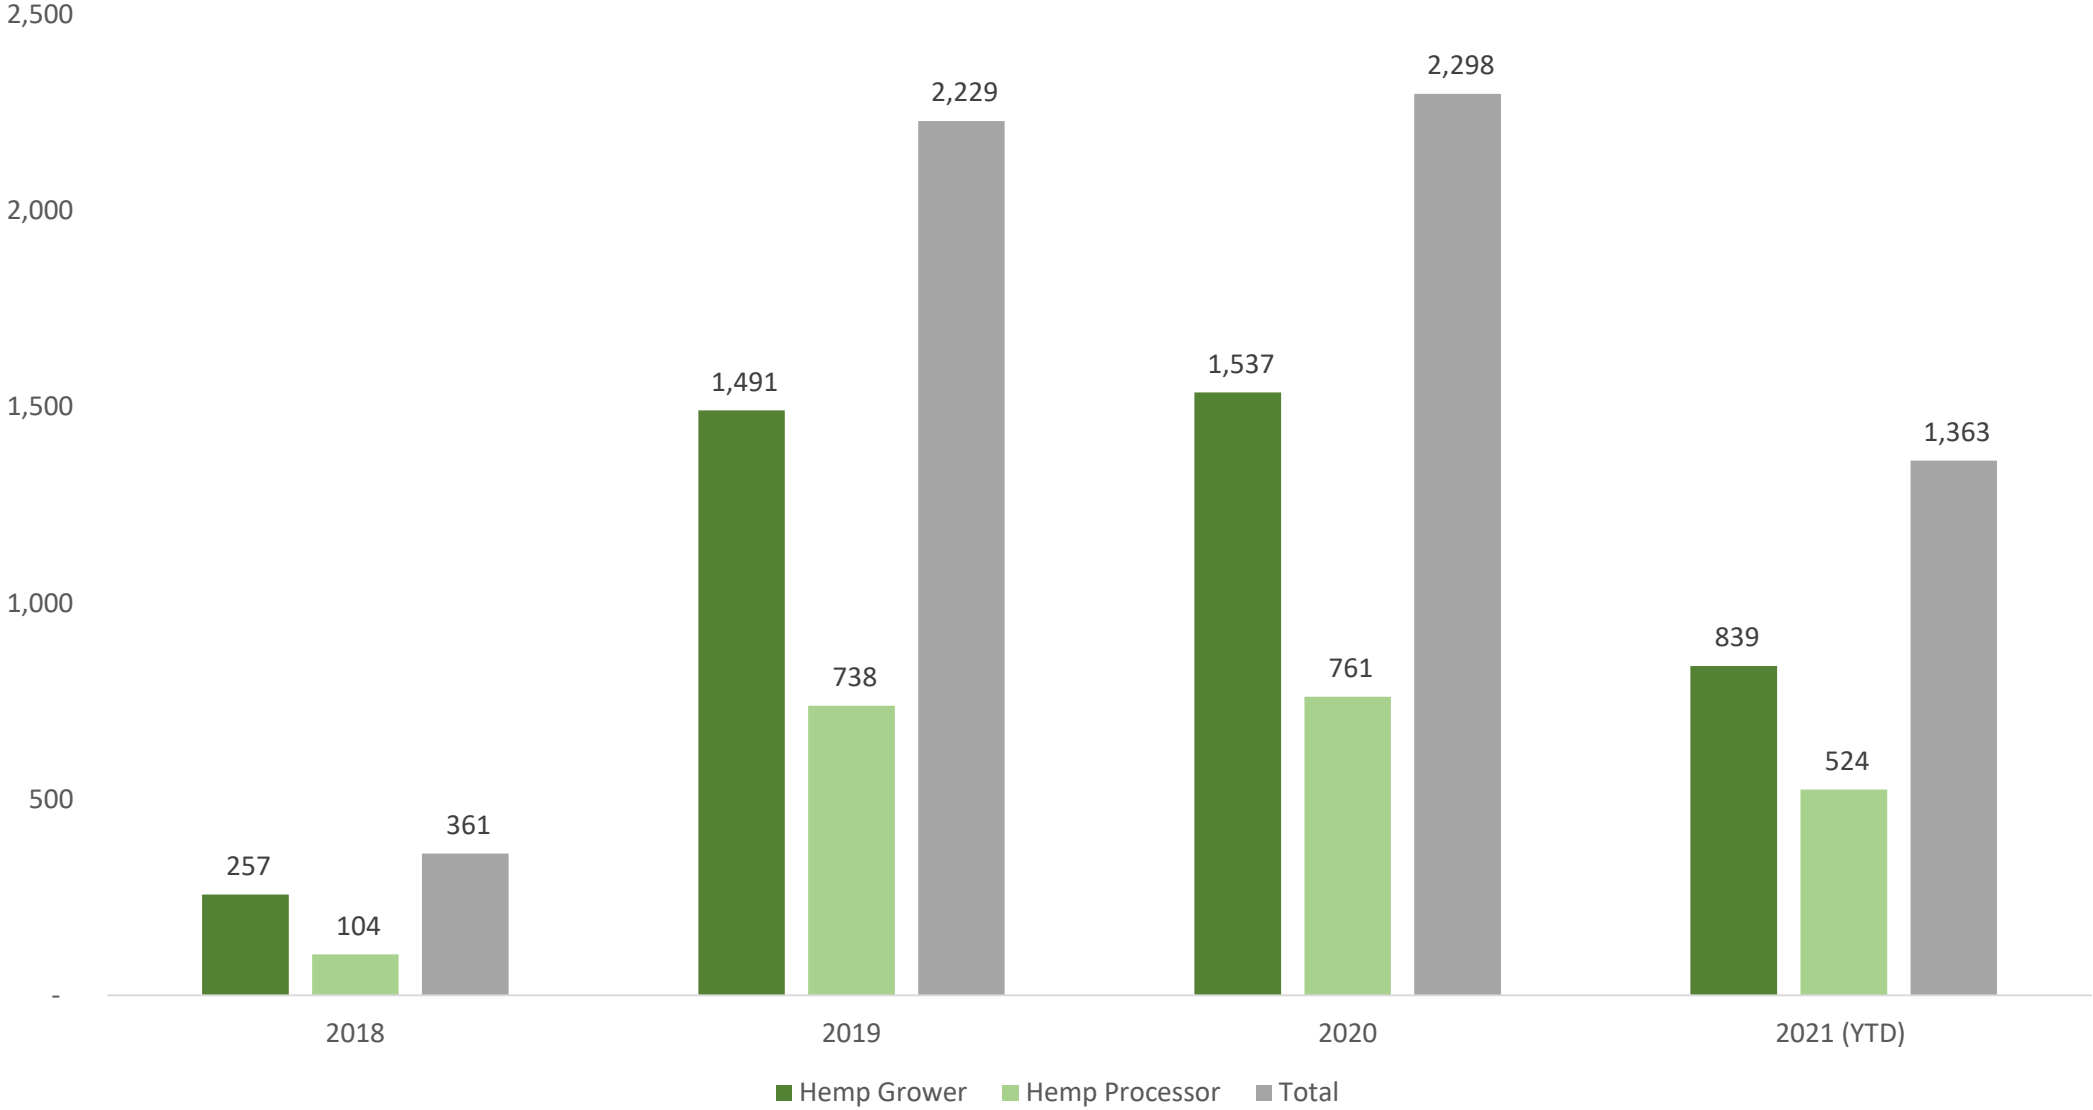

Hemp Data

Division of Agricultural Resource Management
Bureau of Plant Industry

2021 Applications Received (as of 12/13/21)

2018-2021 Applications Received

2018-2021 Applications Received

2018-2020 Hemp Program Summary

County	Planted		Growing Acres	Locations		County	Planted		Growing Acres	Locations	
	Lots	Acres		Growing	Processing		Lots	Acres		Growing	Processing
Total	1,124	1,989	5,333	1,306	595	Manitowoc	14	*	56	15	12
Adams	13	34	83	22	*	Marathon	66	201	263	59	28
Ashland	*	*	*	*	*	Marinette	11	*	*	*	*
Barron	*	13	63	13	*	Marquette	11	28	104	13	*
Bayfield	*	*	*	*	*	Menominee	*	*	*	*	*
Brown	15	23	741	43	23	Milwaukee	22	*	35	32	73
Buffalo	*	*	13	*	*	Monroe	16	97	65	19	*
Burnett	*	*	29	*	*	Oconto	*	66	66	16	*
Calumet	*	*	13	*	*	Oneida	*	*	*	*	*
Chippewa	*	130	15	*	*	Outagamie	17	13	95	24	17
Clark	11	19	32	20	*	Ozaukee	12	*	17	*	12
Columbia	32	61	113	20	*	Pepin	12	17	39	*	*
Crawford	*	*	44	13	*	Pierce	*	*	20	11	*
Dane	91	165	204	91	44	Polk	25	26	164	23	*
Dodge	35	36	36	38	19	Portage	*	32	13	13	*
Door	41	20	45	17	11	Price	*	*	*	*	*
Douglas	*	*	*	*	*	Racine	23	11	96	31	11
Dunn	*	*	37	12	*	Richland	*	*	36	15	*
Eau Claire	18	11	56	26	*	Rock	12	205	179	32	16
Florence	*	*	*	*	*	Rusk	*	*	27	*	*
Fond du Lac	55	37	117	25	12	Saint Croix	20	16	125	26	*
Forest	*	*	*	*	*	Sauk	22	62	47	27	*
Grant	19	*	139	27	*	Sawyer	*	13	*	*	*
Green	18	*	36	20	*	Shawano	24	30	52	21	*
Green Lake	*	*	*	*	*	Sheboygan	17	18	74	20	16
Iowa	*	*	74	14	*	Taylor	*	*	13	*	*
Iron	*	*	*	*	*	Trempealeau	*	*	43	*	*
Jackson	38	35	42	16	*	Vernon	35	27	35	32	*
Jefferson	28	26	107	41	*	Vilas	*	*	*	*	*
Juneau	17	175	253	21	*	Walworth	26	*	65	41	14
Kenosha	12	*	141	21	*	Washburn	24	14	43	*	*
Kewaunee	*	*	13	12	*	Washington	41	61	90	35	13
La Crosse	32	*	58	11	*	Waukesha	11	*	261	26	40
Lafayette	*	*	79	19	*	Waupaca	28	66	179	38	*
Langlade	*	*	17	*	*	Waushara	*	*	208	20	*
Lincoln	*	*	49	*	*	Winnebago	*	*	24	16	*
						Wood	24	49	99	33	*