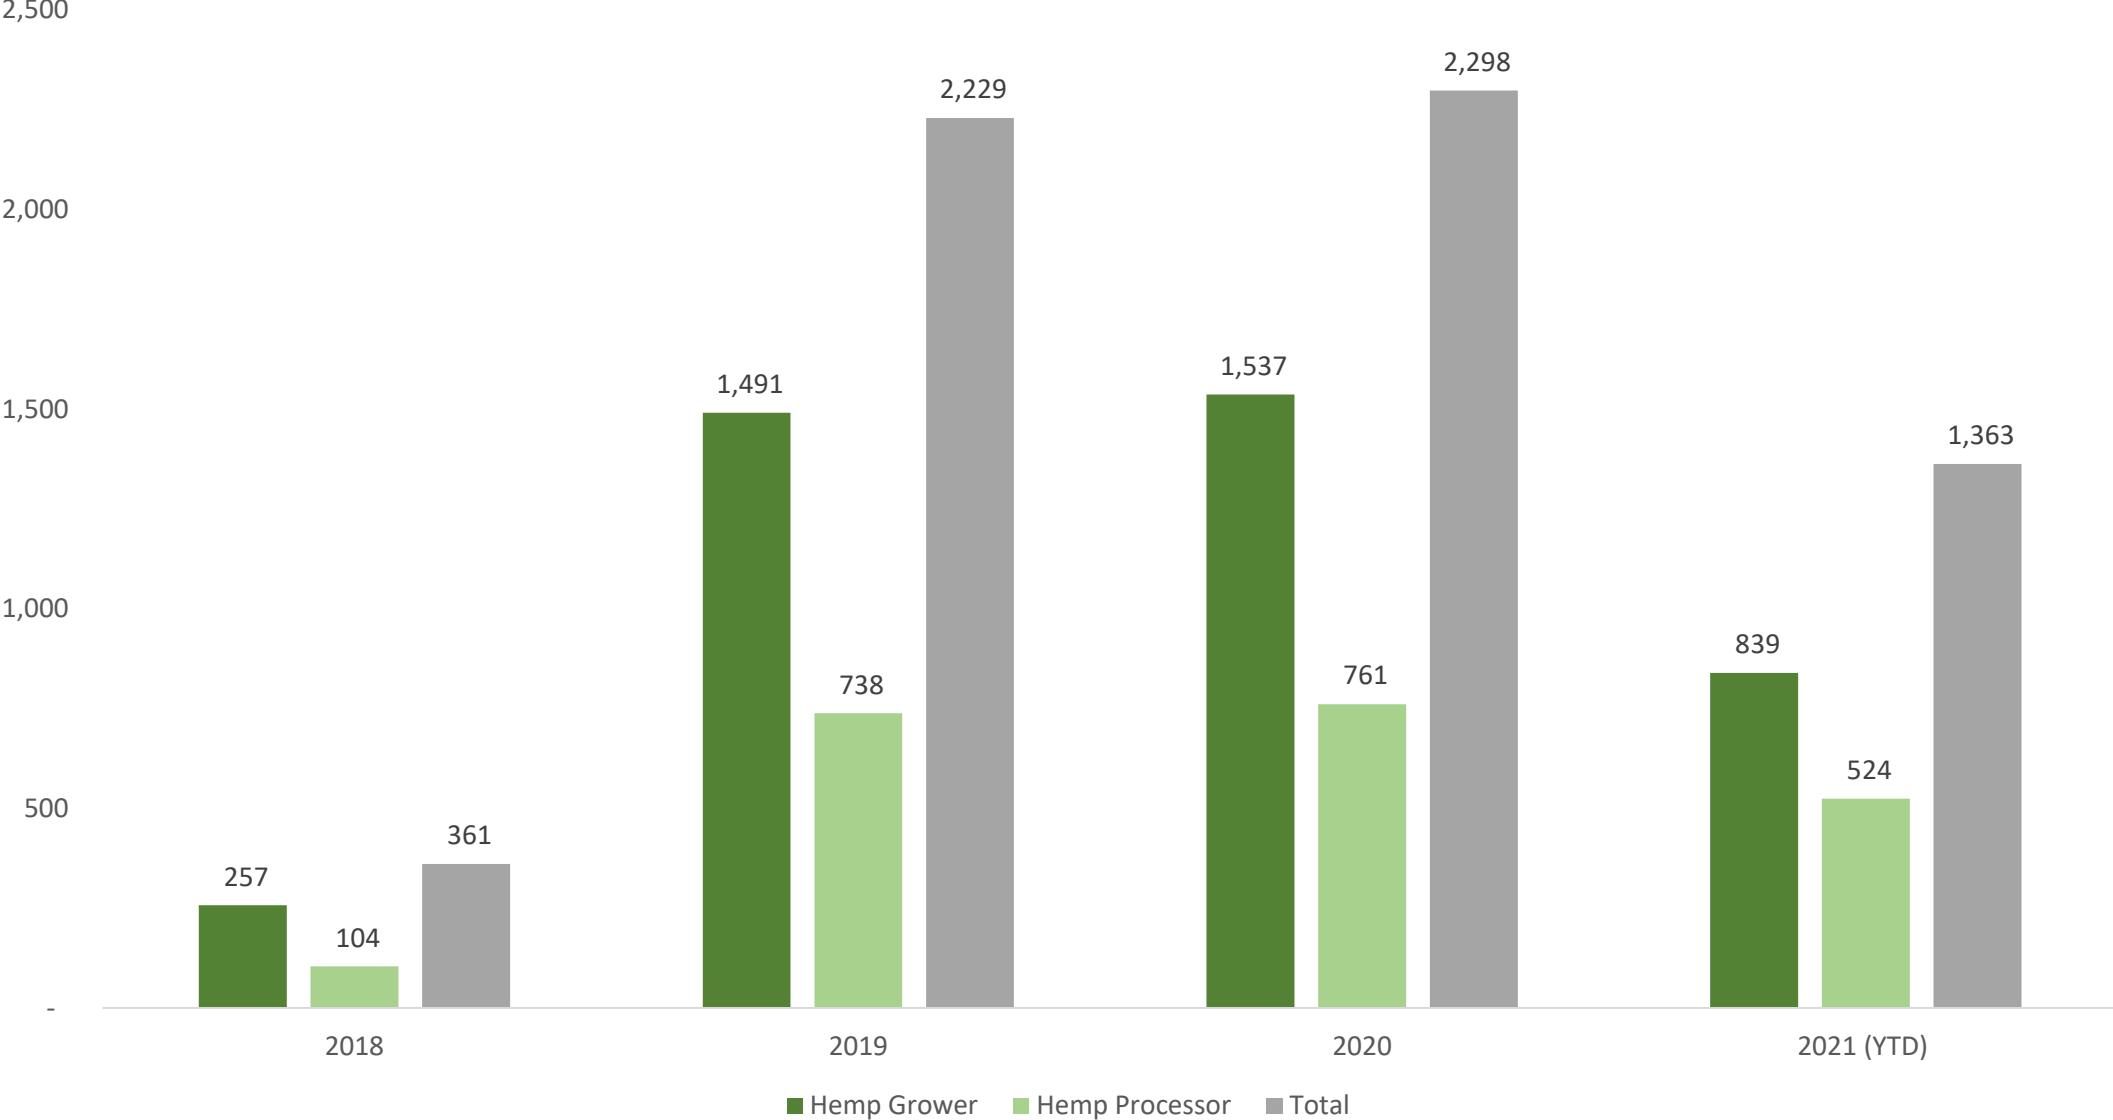

Hemp Data

Division of Agricultural Resource Management
Bureau of Plant Industry

2021 Applications Received (as of 12/13/21)

2018-2021 Applications Received

2018-2021 Applications Received

2018-2020 Hemp Program Summary

County	Planted		Growing Acres	Locations		County	Planted		Growing Acres	Locations	
	Lots	Acres		Growing	Processing		Lots	Acres		Growing	Processing
Total	1,124	1,989	5,333	1,306	595	Manitowoc	14	*	56	15	12
Adams	13	34	83	22	*	Marathon	66	201	263	59	28
Ashland	*	*	*	*	*	Marinette	11	*	*	*	*
Barron	*	13	63	13	*	Marquette	11	28	104	13	*
Bayfield	*	*	*	*	*	Menominee	*	*	*	*	*
Brown	15	23	741	43	23	Milwaukee	22	*	35	32	73
Buffalo	*	*	13	*	*	Monroe	16	97	65	19	*
Burnett	*	*	29	*	*	Oconto	*	66	66	16	*
Calumet	*	*	13	*	*	Oneida	*	*	*	*	*
Chippewa	*	130	15	*	*	Outagamie	17	13	95	24	17
Clark	11	19	32	20	*	Ozaukee	12	*	17	*	12
Columbia	32	61	113	20	*	Pepin	12	17	39	*	*
Crawford	*	*	44	13	*	Pierce	*	*	20	11	*
Dane	91	165	204	91	44	Polk	25	26	164	23	*
Dodge	35	36	36	38	19	Portage	*	32	13	13	*
Door	41	20	45	17	11	Price	*	*	*	*	*
Douglas	*	*	*	*	*	Racine	23	11	96	31	11
Dunn	*	*	37	12	*	Richland	*	*	36	15	*
Eau Claire	18	11	56	26	*	Rock	12	205	179	32	16
Florence	*	*	*	*	*	Rusk	*	*	27	*	*
Fond du Lac	55	37	117	25	12	Saint Croix	20	16	125	26	*
Forest	*	*	*	*	*	Sauk	22	62	47	27	*
Grant	19	*	139	27	*	Sawyer	*	13	*	*	*
Green	18	*	36	20	*	Shawano	24	30	52	21	*
Green Lake	*	*	*	*	*	Sheboygan	17	18	74	20	16
Iowa	*	*	74	14	*	Taylor	*	*	13	*	*
Iron	*	*	*	*	*	Trempealeau	*	*	43	*	*
Jackson	38	35	42	16	*	Vernon	35	27	35	32	*
Jefferson	28	26	107	41	*	Vilas	*	*	*	*	*
Juneau	17	175	253	21	*	Walworth	26	*	65	41	14
Kenosha	12	*	141	21	*	Washburn	24	14	43	*	*
Kewaunee	*	*	13	12	*	Washington	41	61	90	35	13
La Crosse	32	*	58	11	*	Waukesha	11	*	261	26	40
Lafayette	*	*	79	19	*	Waupaca	28	66	179	38	*
Langlade	*	*	17	*	*	Waushara	*	*	208	20	*
Lincoln	*	*	49	*	*	Winnebago	*	*	24	16	*
						Wood	24	49	99	33	*